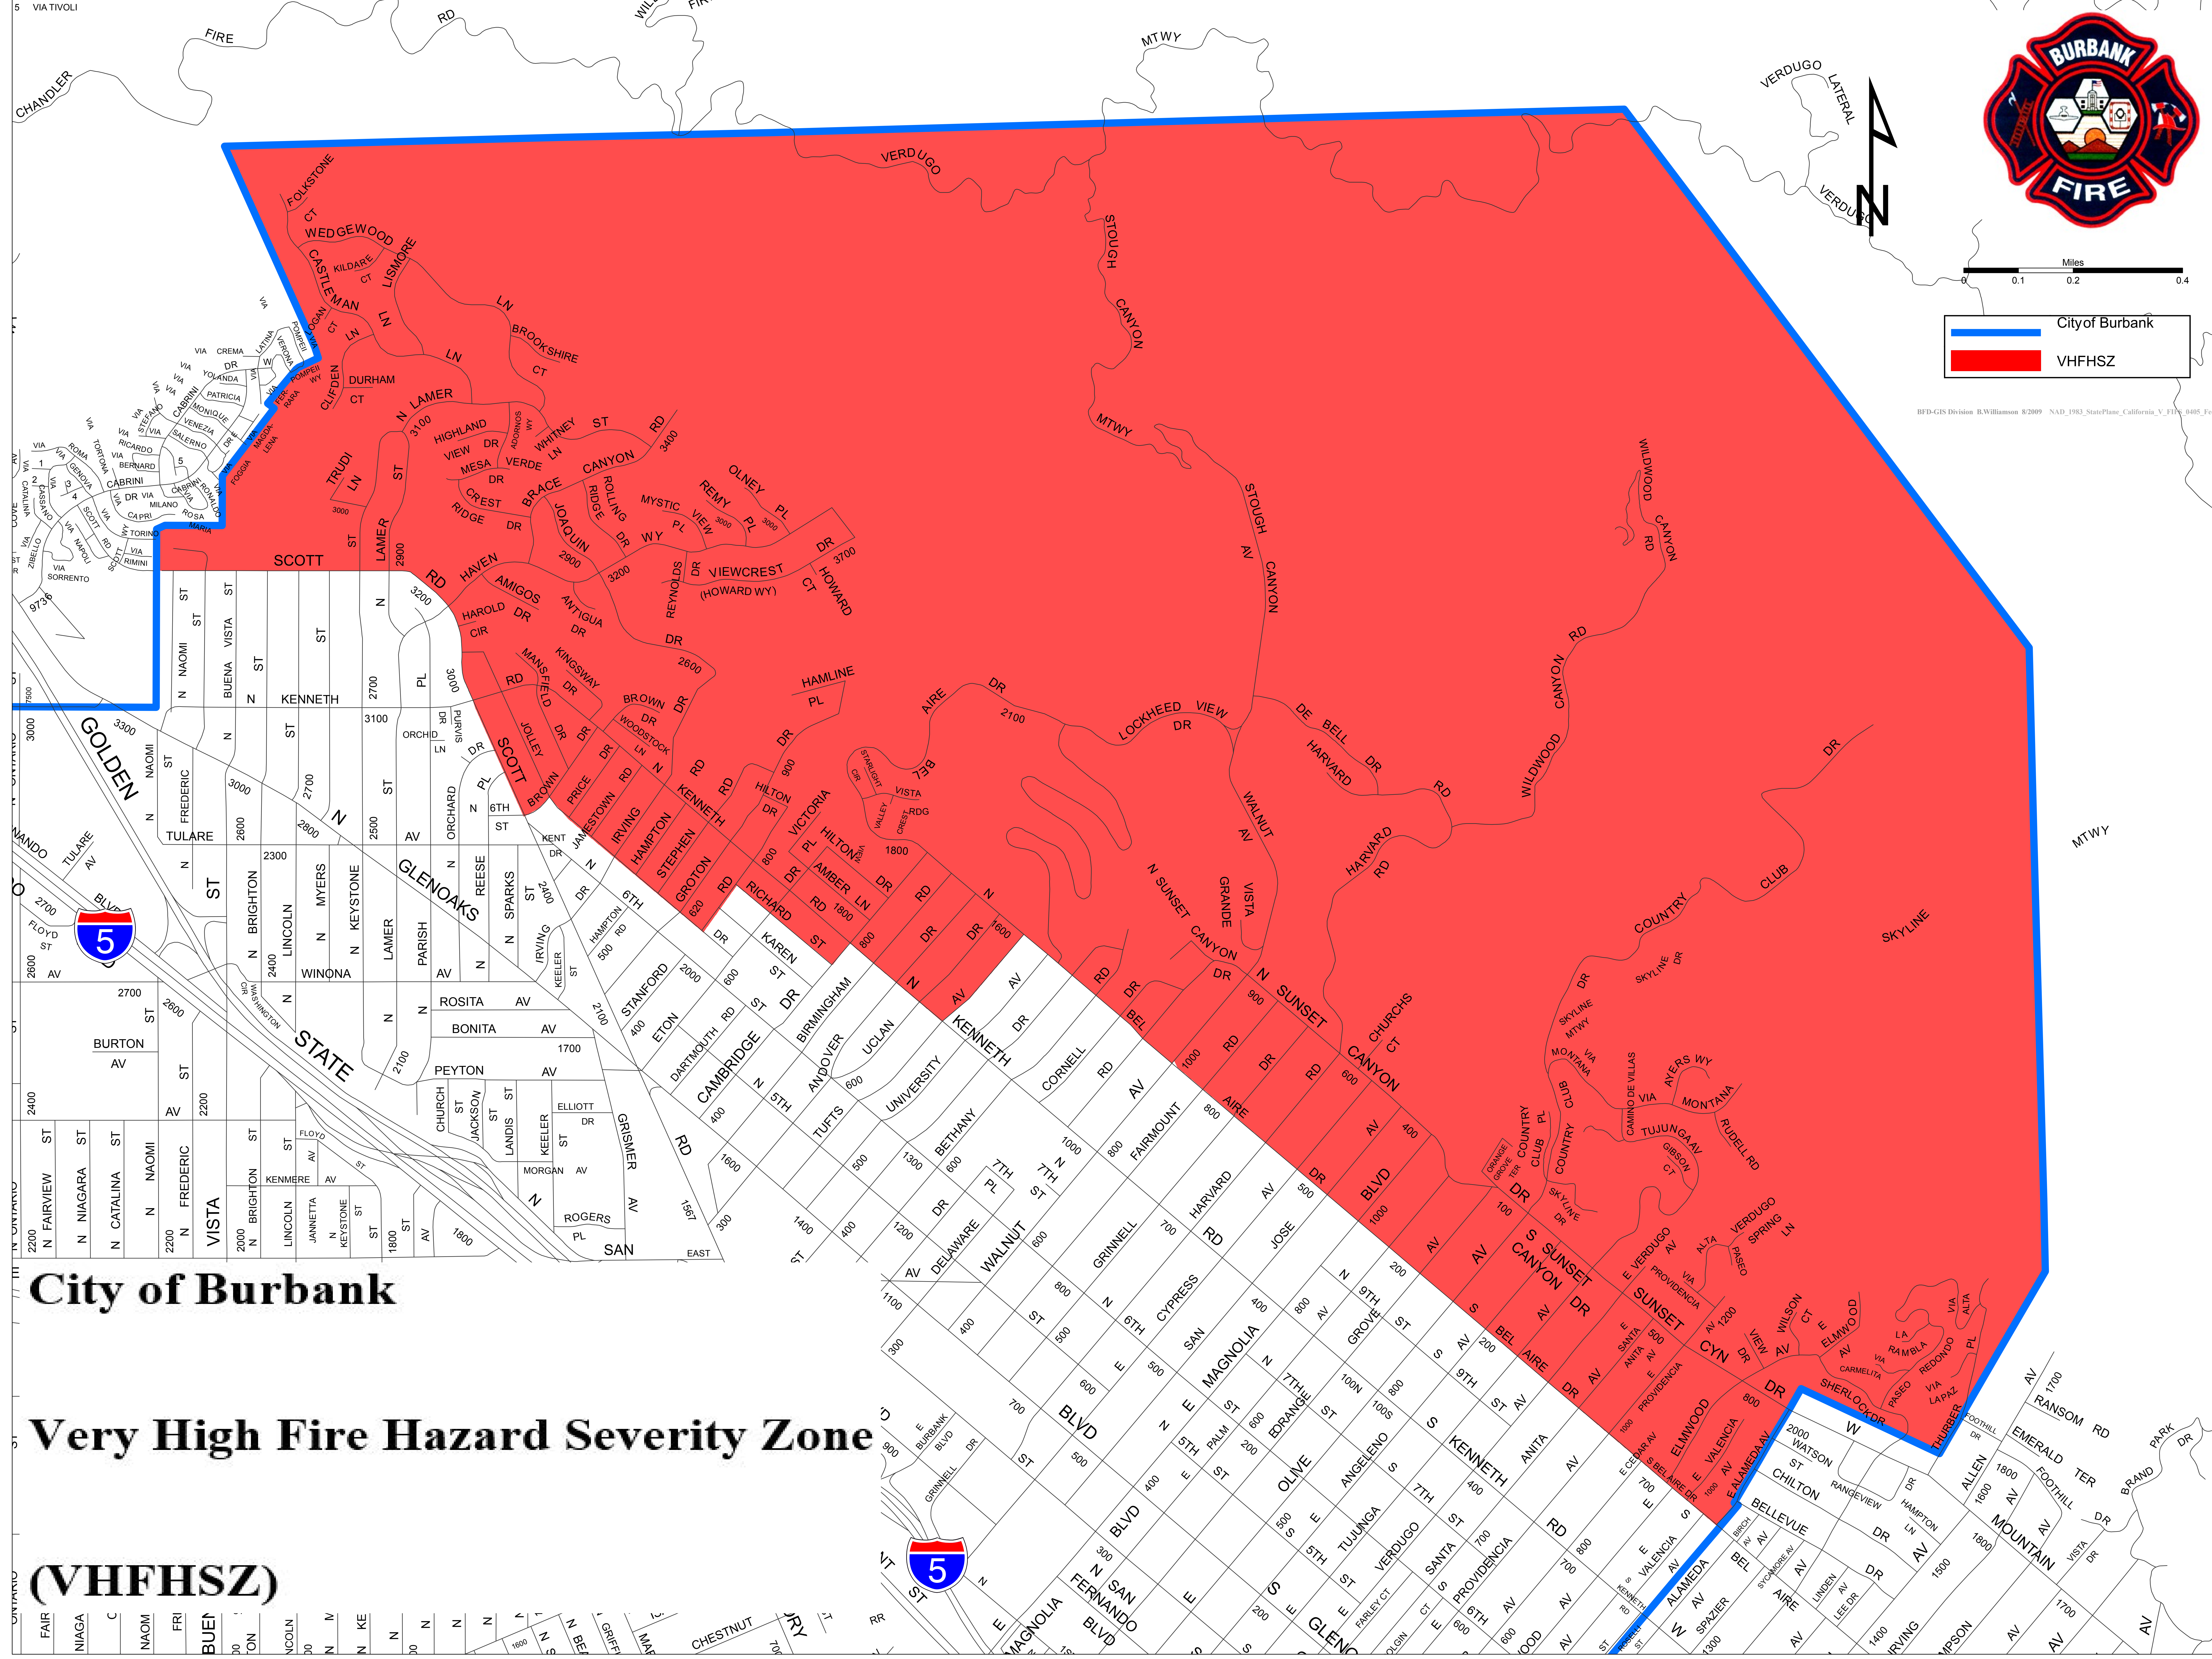

BFD-GIS Division R.Williamson 8/2009 NAD_1983_StatePlane_California_V_F111_0405_Feet

City of Burbank
Very High Fire Hazard Severity Zone
(VHFHSZ)